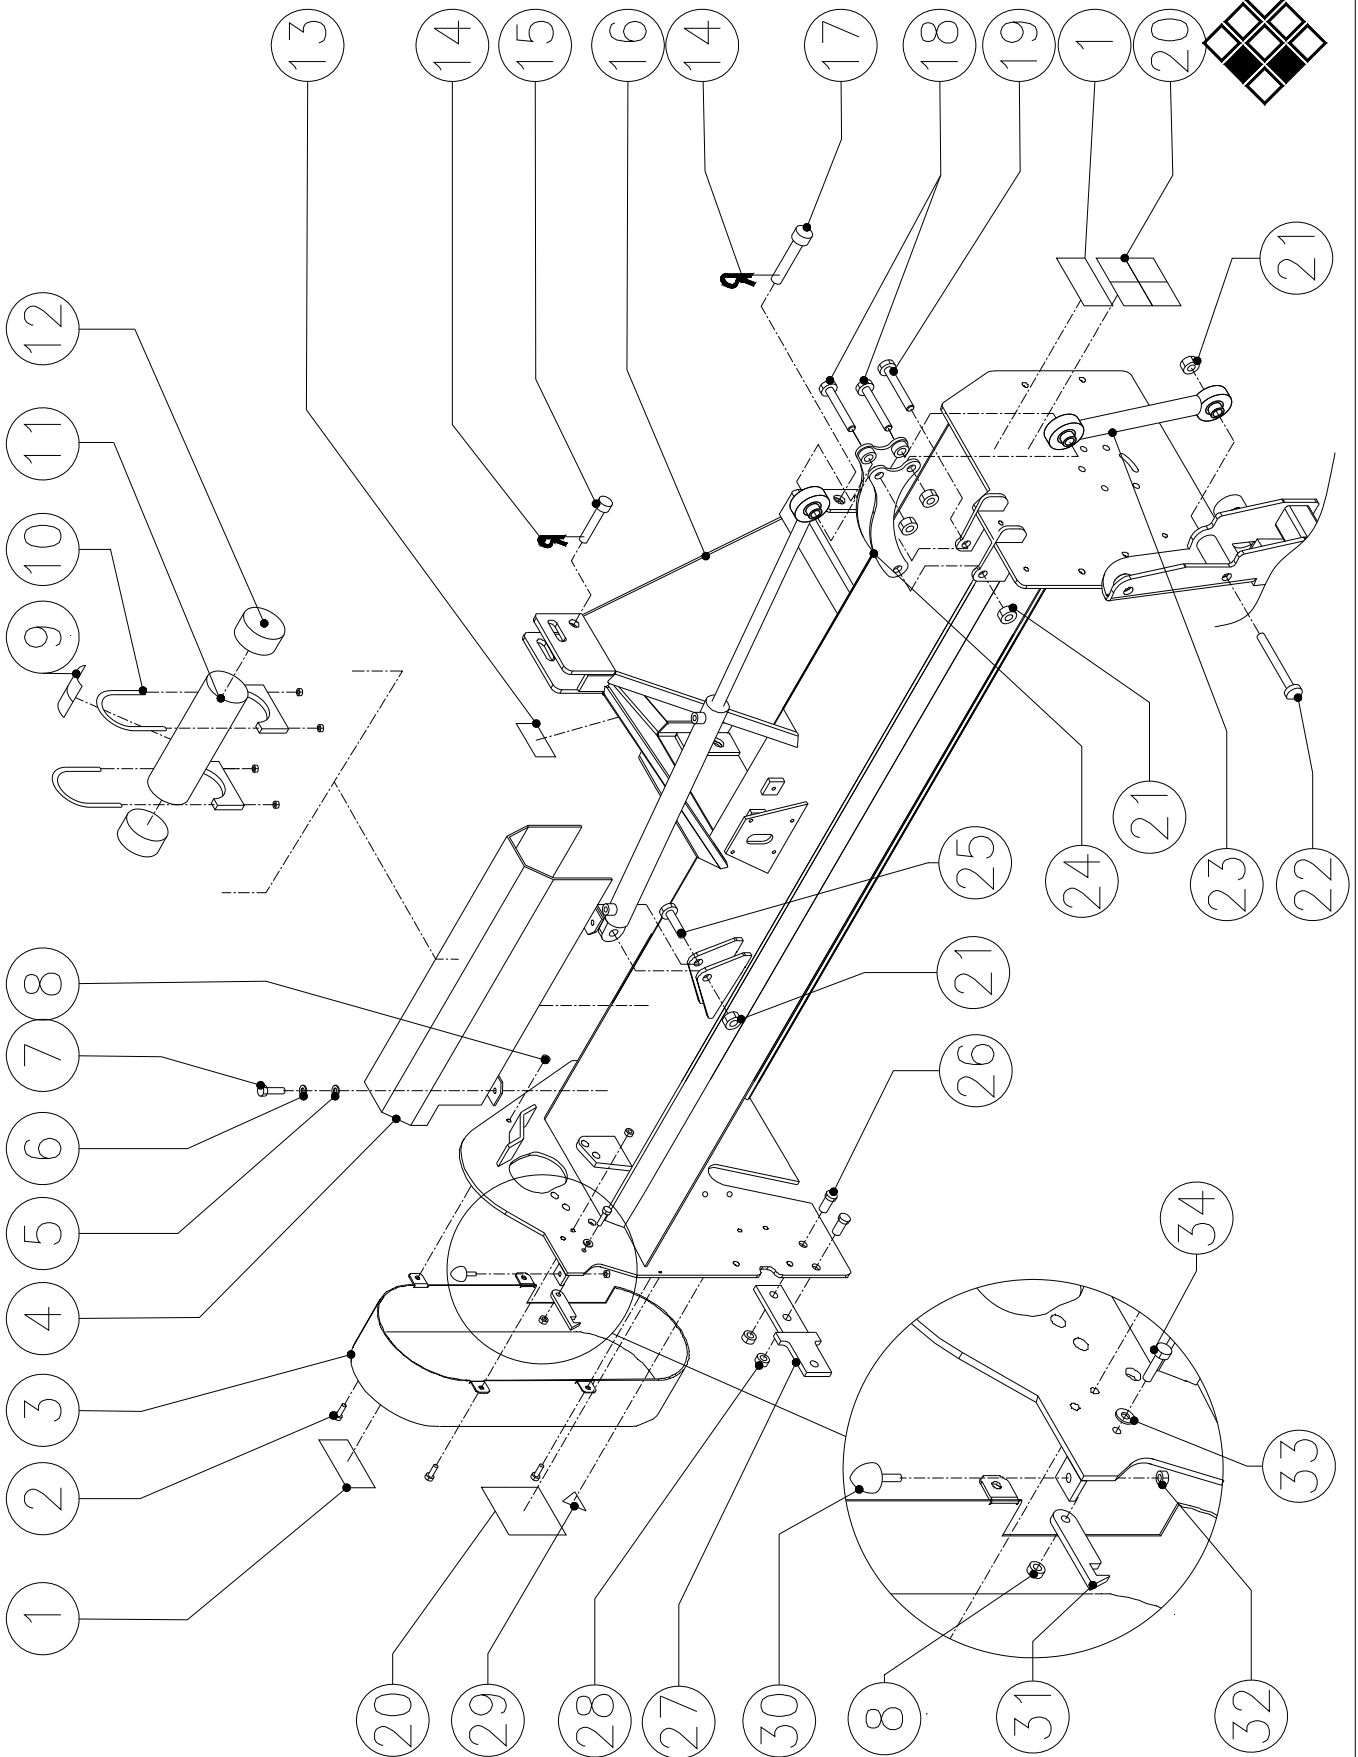

Parts Manual

Turf Stripper 2000

Fixed conveyor

External conveyor