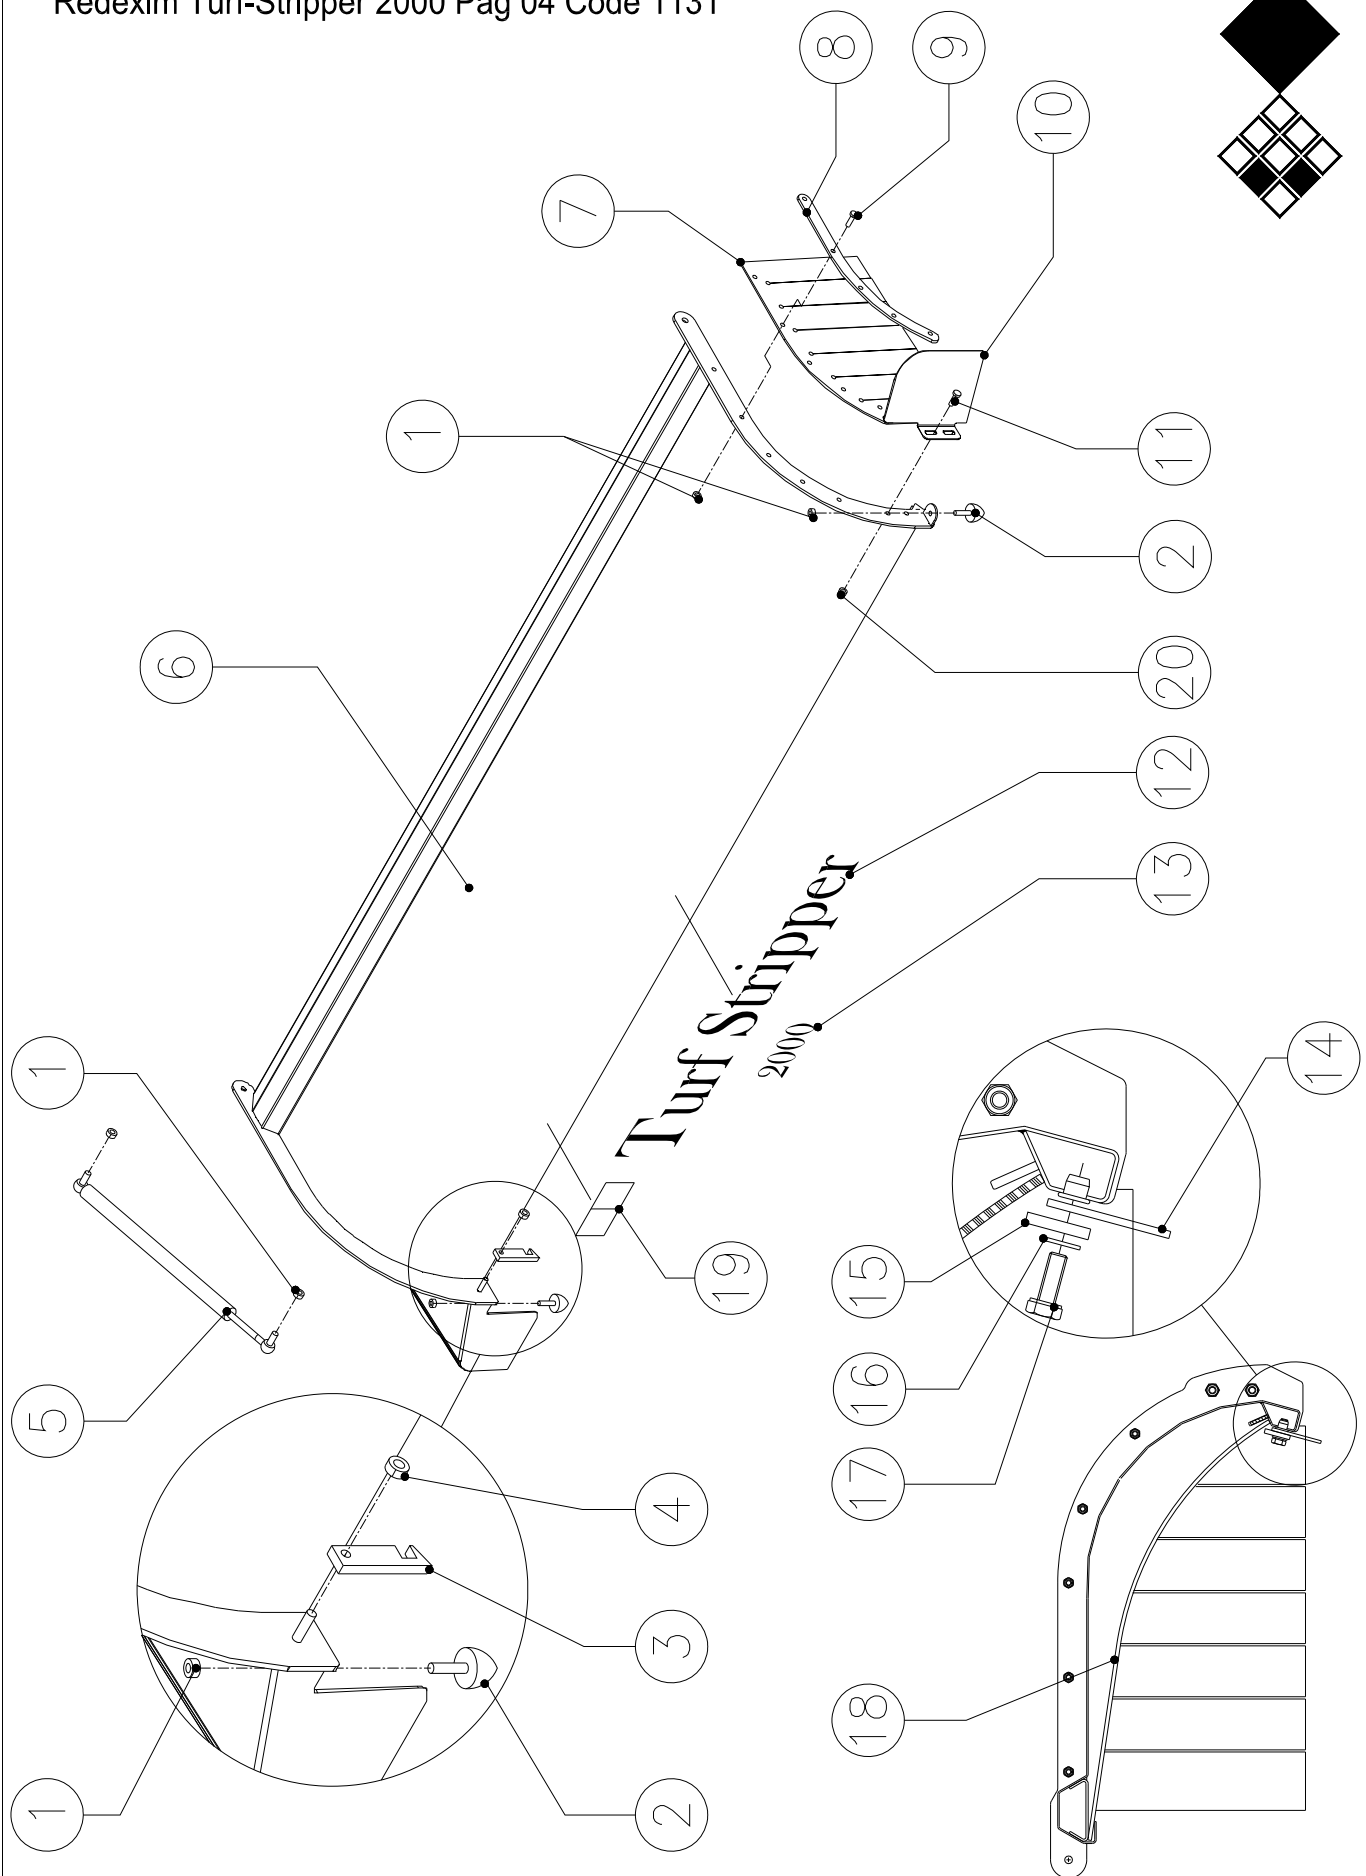

Parts Manual

Turf Stripper 2000

Fixed conveyor

External conveyor