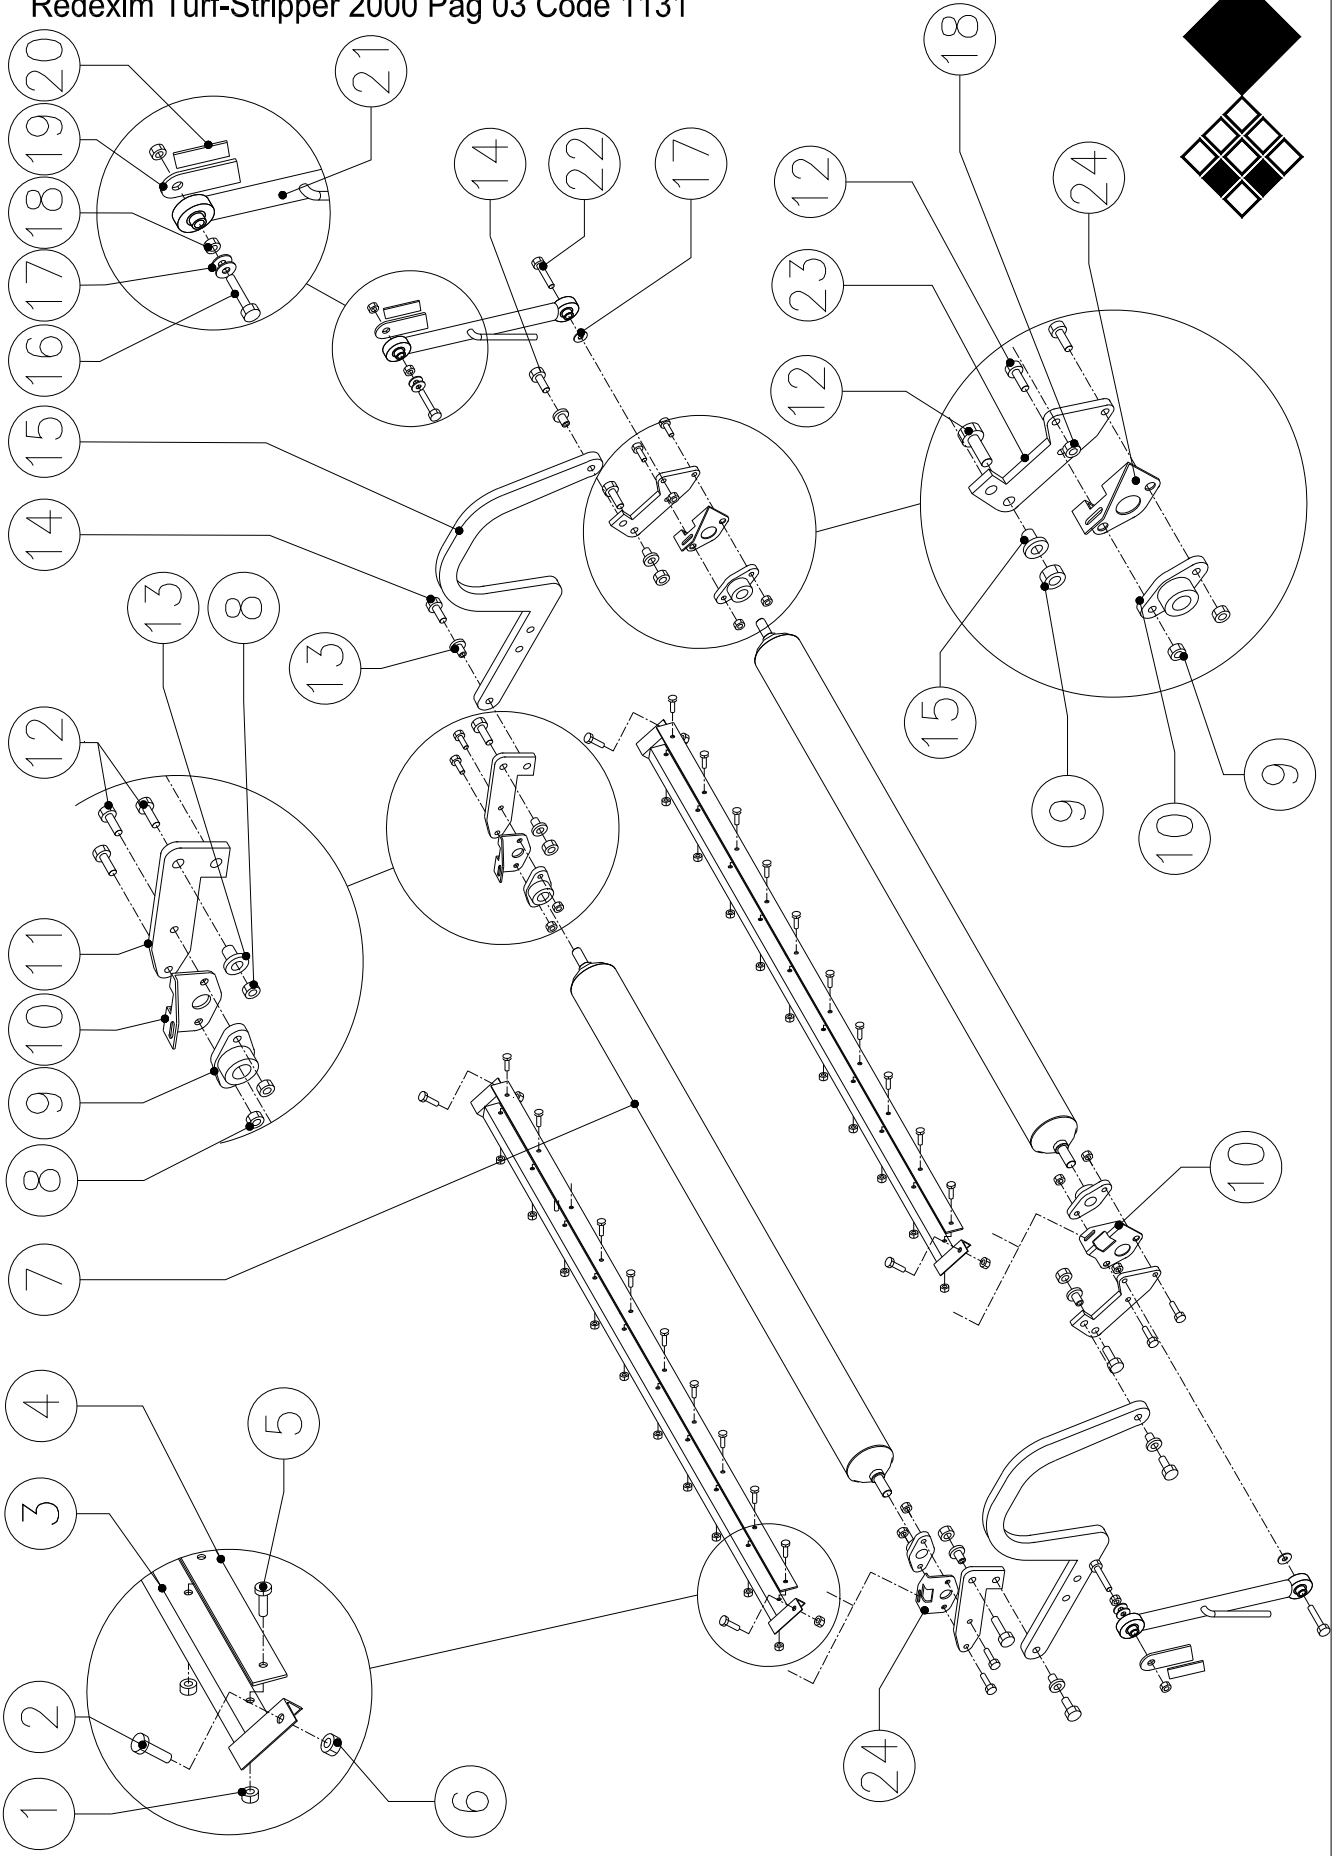

Parts Manual

Turf Stripper 2000

Fixed conveyor

External conveyor