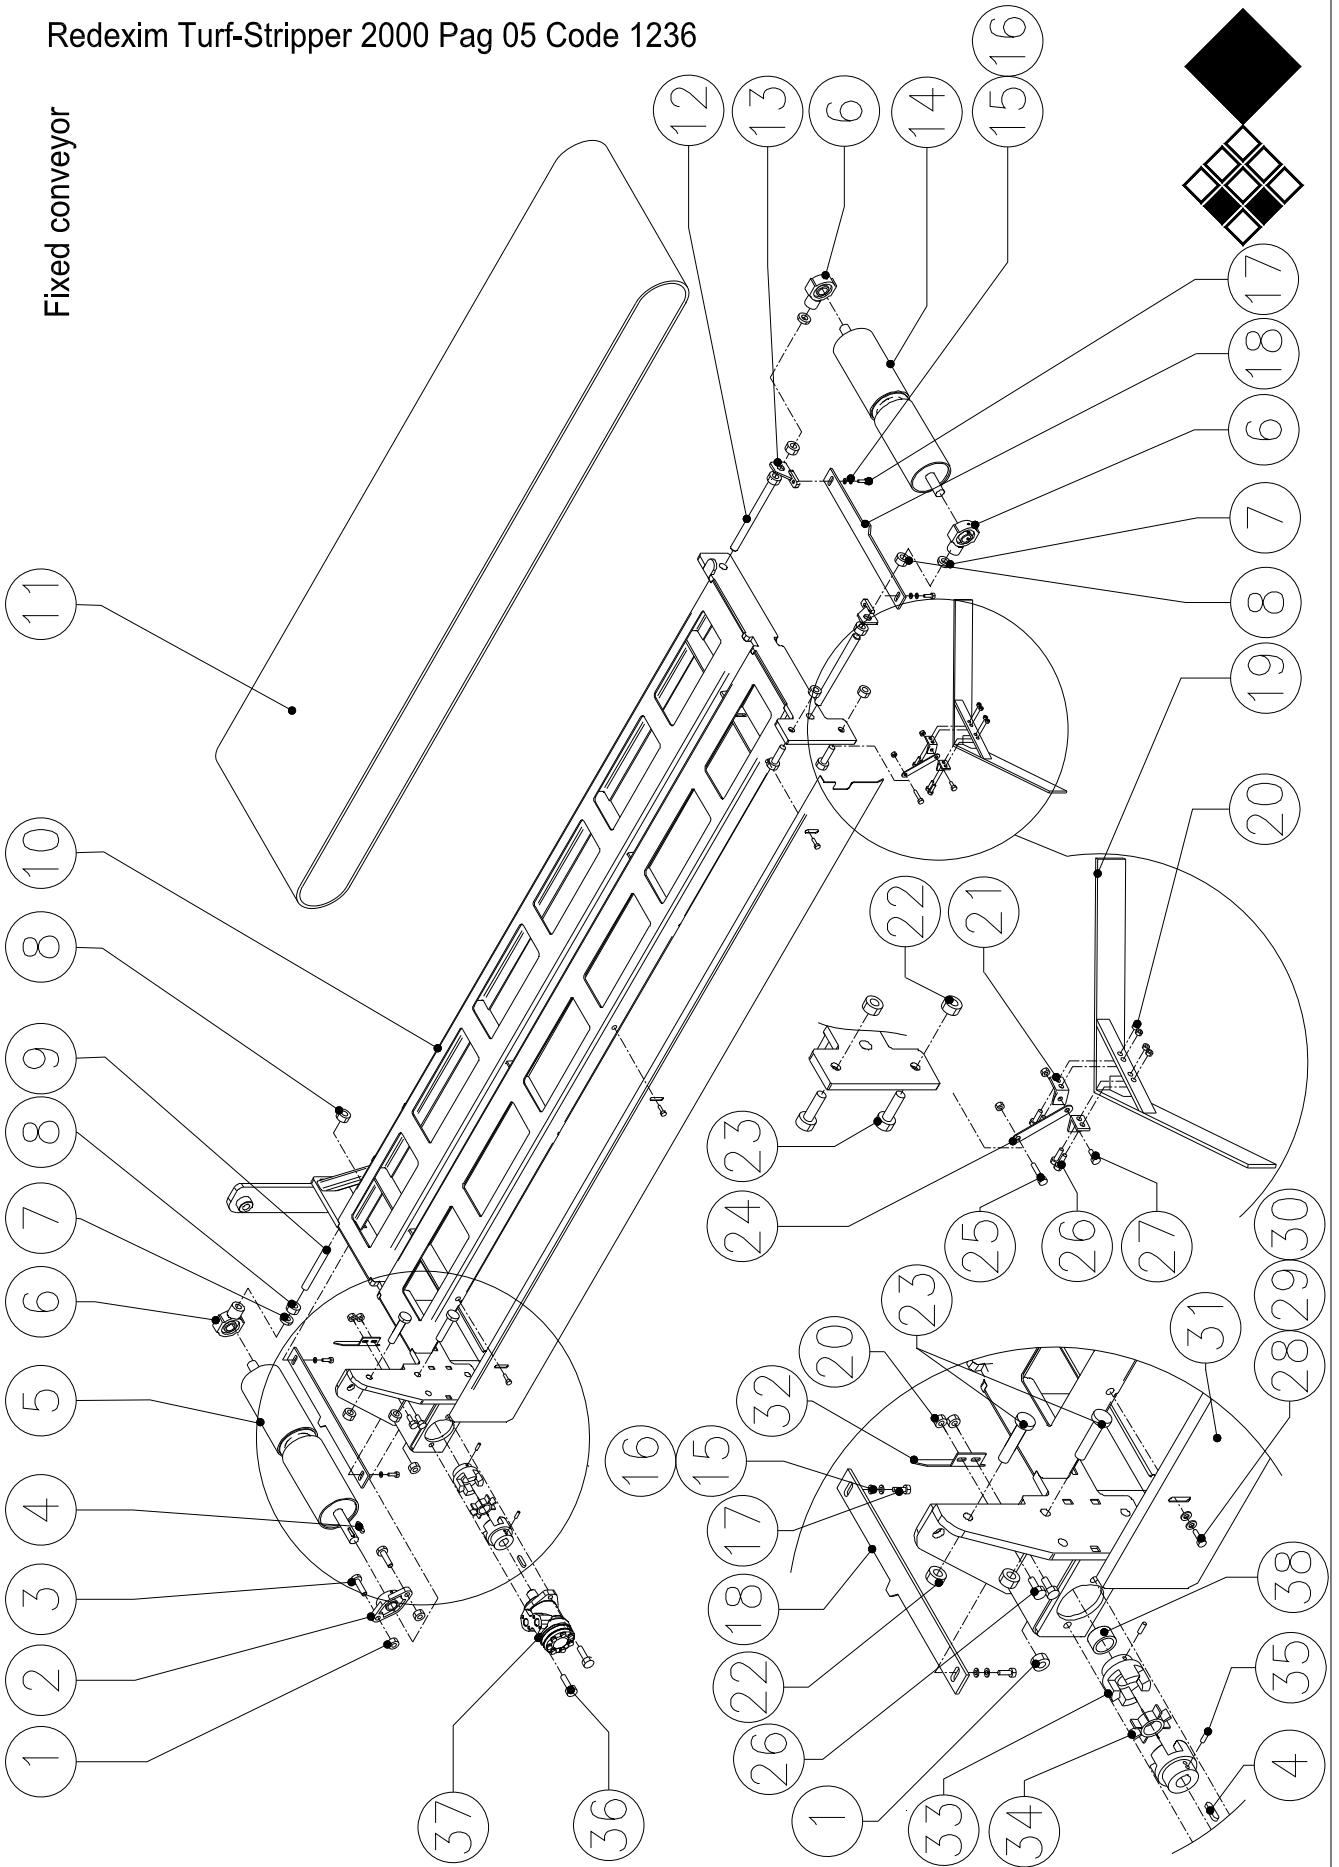

Parts Manual

Turf Stripper 2000

Fixed conveyor

External conveyor