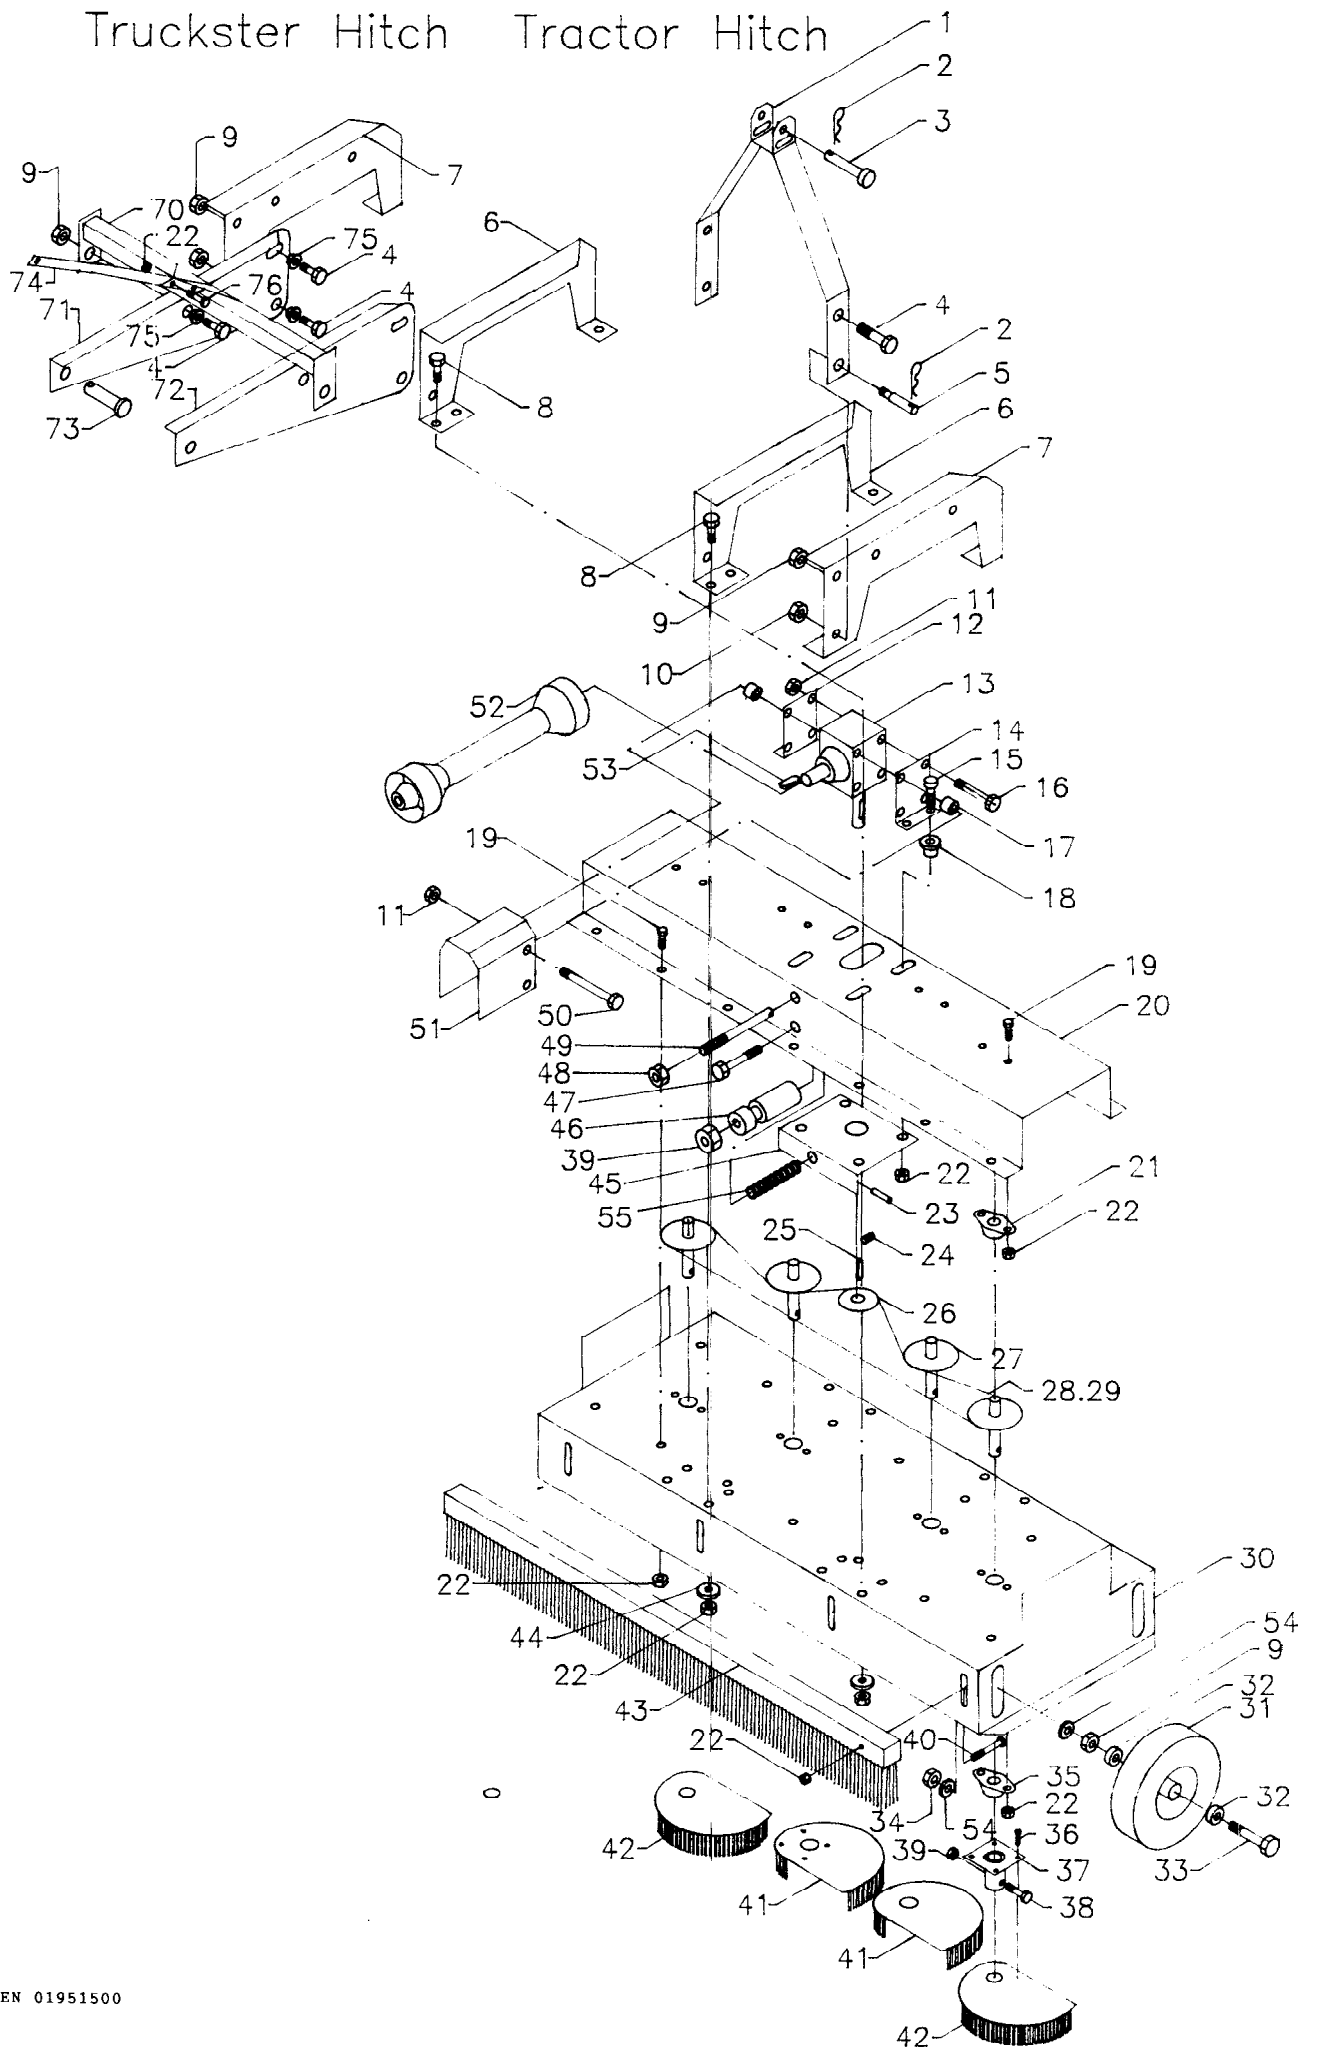

Truckster Hitch Tractor Hitch

12.0 SPARE PARTS LIST.

FOR MODEL 1500:

Fig.no.	Part number	Description	Quantity
1	111000	Three point linkage frame	1
2	111004	Linch pin	3
3	111008	Toplinkage pin	1
4	111012	Bolt	2
5	111016	Three point linkage pin	2
6	111020	3-Point linkage support right	1
7	111024	3-point linkage support left	1
8	111028	Bolt	6
9	111032	Nut	4
10	111036	Nut	2
11	111040	Nut	4
12	111044	Gearbox support right	1
13	111048	Gearbox complete till #T30525	1
	111049	Gearbox complete from #T30525	1
14	111052	Gearbox support left	1
15	111056	Bolt	4
16	111060	Bolt	2
17	111064	Distance bush	4
18	111068	Bearing bush	4
19	111072	Bolt	24
20	111076	Top cover	1
21	111080	Bearing	4
22	111084	Nut	50
23	111088	Roll pin	1
24	111092	Set screw	1
25	111096	Key	1
26	111100	Sprocket for gearbox	1
27	111104	Drive shaft till # T30525	4
	111105	Drive shaft from # T30525	4
28	111108	Chain	1
29	111112	Chain link	1
30	111116	Main deck	1
31	111120	Support wheel till #T30511	2
	111121	Support wheel from #T30511	2
32	111124	Bearing till # T30511	4
	111125	Bearing from # T30511	2
33	111128	Bolt	3
	Note nut 9 should be glued on bolt 33.		
34	111132	Nut	2
35	111136	Bearing	4
36	111140	Screw	16
37	111144	Brush support till # T30525	4
	111145	Brush support from # T30525	4
38	111148	Bolt	4
39	111152	Nut	5
40	111156	Bolt	4
41	111160	Rotor brush right	2
42	111164	Rotor brush left	2
43	111168	Brush element	2
44	111172	Washer	6
45	111176	Gearbox mounting plate	1
46	111180	Chain guide	1
47	111184	Bolt	1

ADDITIONAL PARTS FOR MODEL 1510:

Note position of 6 and 7 are exchanged and assembled wider.

4	111012	Bolt	6
9	111032	Nut	6
11	111040	Nut	2
70	111300	Connecting rod toplinkage	1
71	111304	Connecting rod right	1
72	111308	Connecting rod left	1
73		Standard Truckster pin	2
74	111312	Top linkage plate	1
75	111316	Bearing bush	6
76	111320	Bolt	2